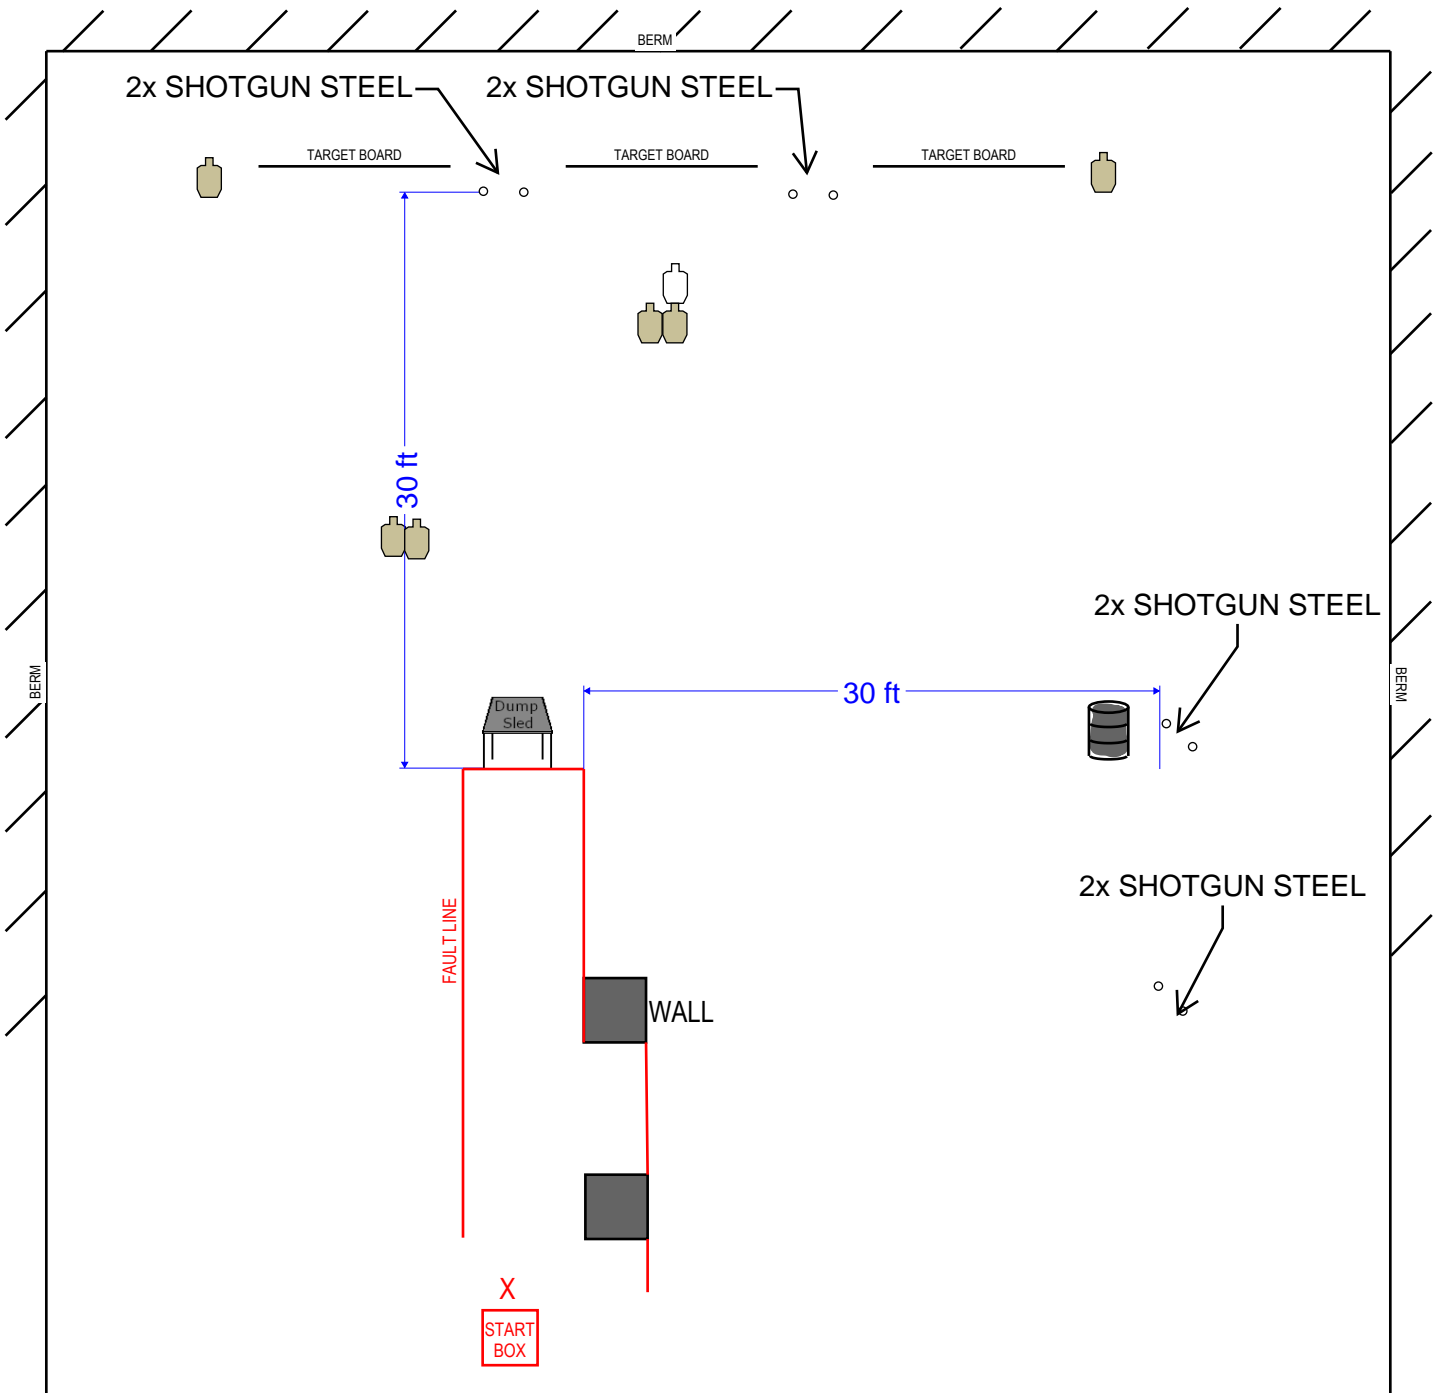

SHOTGUN READY IN DUMP SLED. START IN START BOX PISTOL/PCC READY AND POINTED AT THE 'X'.

1. PAPER TARGET ARE PISTOL/PCC.
2. STEEL IS SHOTGUN BIRDSHOT.
3. ALL SHOOTING WITHIN THE FAULT LINES.

SETUP NOTES:

- EXCEPT CENTER ONES, NO PAPER TARGETS VISIBLE FROM START BOX.

PISTOL READY HOLSTERED OR PISTOL/PCC READY IN DUMP SLED. START IN START BOX SHOTGUN READY AND POINTED AT THE 'X'.

1. PAPER TARGET ARE PISTOL/PCC.
2. STEEL IS SHOTGUN BIRDSHOT.
3. ALL SHOOTING WITHIN THE FAULT LINES.

SETUP NOTES:

-